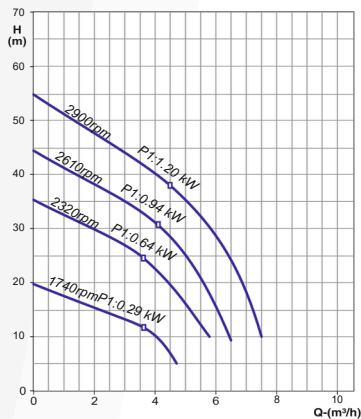

Performance Curves

i Prez - 07N

i Prez - 11N

i Prez - 15N

i Prez - 22N

Technical Details

Output Frequency : 20 to 50 Hz / 20 to 60 Hz
 Pressure Setting Range : up to 9 Bar 24V, 4-20mA
 Pressure Transmitter : up to 40°C up to 70°C up
 Ambient Temperature : to 68m up to 11m3/h
 Liquid Temperature :
 Head Range :
 Flow Range :

Power Range	0.75kW / 1.1kW	1.5kW	2.2kW
Input Voltage	1Ph - 220V	1Ph - 220V	1Ph - 220V
Frequency	50Hz / 60Hz	50Hz / 60Hz	50Hz / 60Hz
VFD Output	3Ph - 220V	3Ph - 220V	3Ph - 220V

In view of continuous developments the information / performance / descriptions / specifications / Illustrations are subject to change without notice.