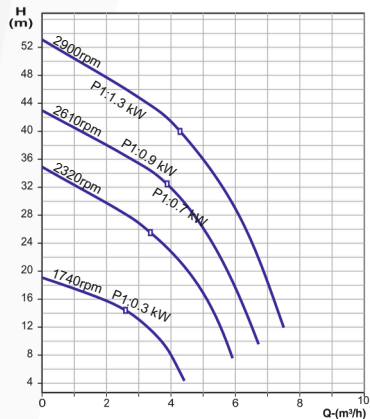

Performance Curves

i Prez - 07N

i Prez - 11N

i Prez - 15N

i Prez - 22N

Technical Details

Output Frequency : 20 to 50 Hz / 20 to 60 Hz
 Pressure Setting Range : up to 9 Bar 24V, 4-20mA
 Pressure Transmitter : up to 40°C up to 70°C up
 Ambient Temperature : to 68m up to 11m3/h
 Liquid Temperature :
 Head Range :
 Flow Range :

Power Range	0.75kW / 1.1kW	1.5kW	2.2kW
Input Voltage	1Ph - 220V	1Ph - 220V	1Ph - 220V
Frequency	50Hz / 60Hz	50Hz / 60Hz	50Hz / 60Hz
VFD Output	3Ph - 220V	3Ph - 220V	3Ph - 220V

In view of continuous developments the information / performance / descriptions / specifications / Illustrations are subject to change without notice.

Fully Stainless steel 5 way connector with Built in NRV

Pressure Transducer 9 Bar Capacity

Fully Stainless Steel Wet Parts for Hygiene and Durability

iPrez Series