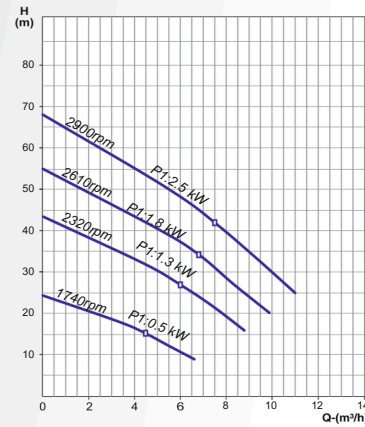

Performance Curves

i Prez - 07N

i Prez - 11N

i Prez - 15N

i Prez - 22N

Technical Details

Output Frequency : 20 to 50 Hz / 20 to 60 Hz
 Pressure Setting Range : up to 9 Bar 24V, 4-20mA
 Pressure Transmitter : up to 40°C up to 70°C up
 Ambient Temperature : to 68m up to 11m3/h
 Liquid Temperature :
 Head Range :
 Flow Range :

Power Range	0.75kW / 1.1kW	1.5kW	2.2kW
Input Voltage	1Ph - 220V	1Ph - 220V	1Ph - 220V
Frequency	50Hz / 60Hz	50Hz / 60Hz	50Hz / 60Hz
VFD Output	3Ph - 220V	3Ph - 220V	3Ph - 220V

In view of continuous developments the information / performance / descriptions / specifications / Illustrations are subject to change without notice.