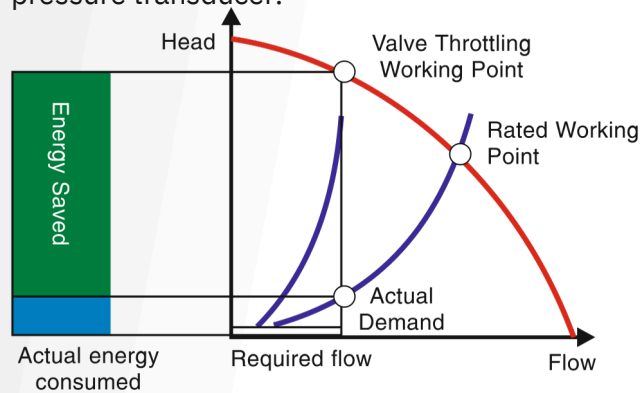

EF-IPRZ-10/19-EL

WATER HOUSE
 Pumps & Garden

i Prez
 Series

HIGH EFFICIENCY
 ENERGY SAVING

**Touch with new
advance Variable
Speed technology**

iPrez

Booster System (with VSD)

i Prez Series are basically domestic pressure boosting system with built-in Variable speed for constant pressure in pipe line. The pressure transducer in this system monitors pressure at any time. i Prez also protects the system from dry run, over loading, unbalanced voltages, short circuit etc. The system comprises of Horizontal Multistage Pump, VSD, 5 Way connector with built in NRV, pressure tank, Pressure gauge & pressure transducer.

- Plug & play type
- Soft start increases smooth functioning and better life to the pump set
- Protects the pumpset from High voltage, low voltage, dry run, over load, underload etc.,

Wide LCD Display for Easy Operation