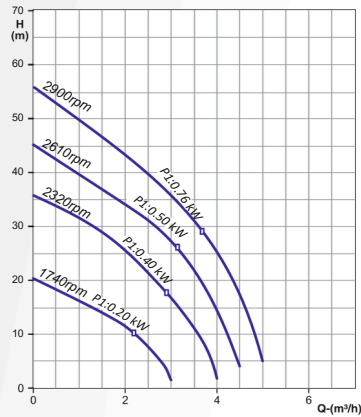

Performance Curves

i Prez - 07N

i Prez - 11N

i Prez - 15N

i Prez - 22N

Technical Details

Output Frequency : 20 to 50 Hz / 20 to 60 Hz
 Pressure Setting Range : up to 9 Bar 24V, 4-20mA
 Pressure Transmitter : up to 40°C up to 70°C up
 Ambient Temperature : to 68m up to 11m3/h
 Liquid Temperature :
 Head Range :
 Flow Range :