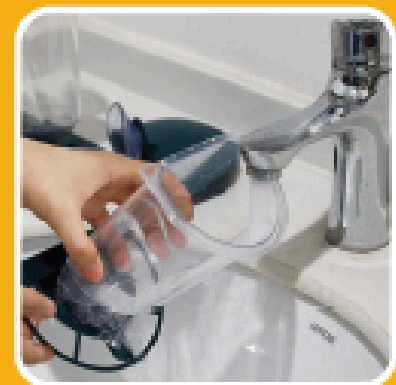

# PRODUCT FEATURES

[www.waterhouse.co.za](http://www.waterhouse.co.za)

100% Clear Acrylic

Easy to install with slide lid

Keeps food dry with the drain design

Semi circle Perch

Strong Suction cup

Easy to clean

Bird Watching Made Easy

Refillable Sliding Tray

Easy to stick

Weather Proof